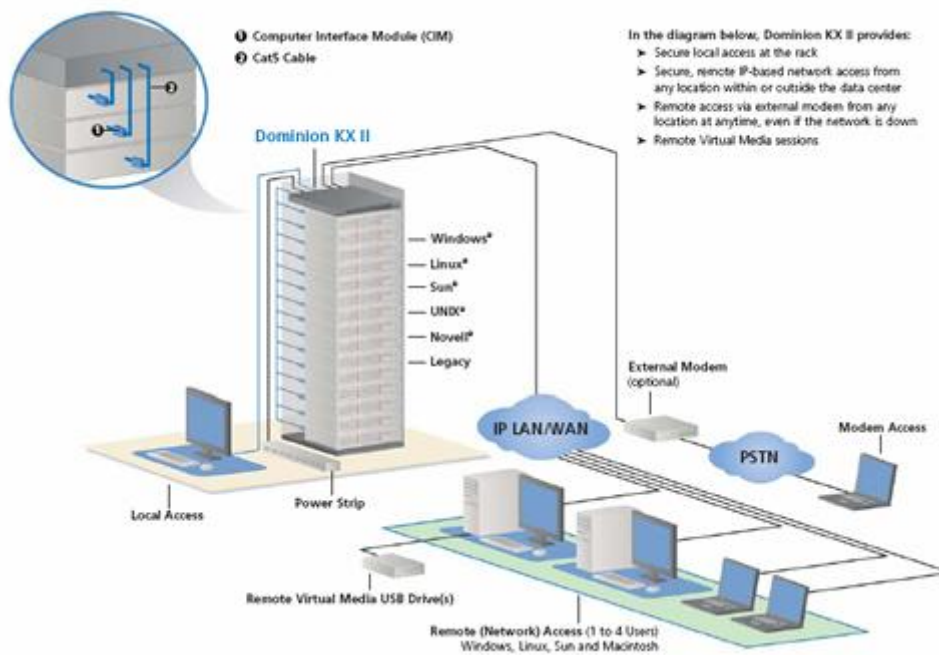

Kontakt Daten - Anfrage:

Tel: 02822 33 33 990

E-Mail: info@bellequip.at

Internet: www.bellequip.at